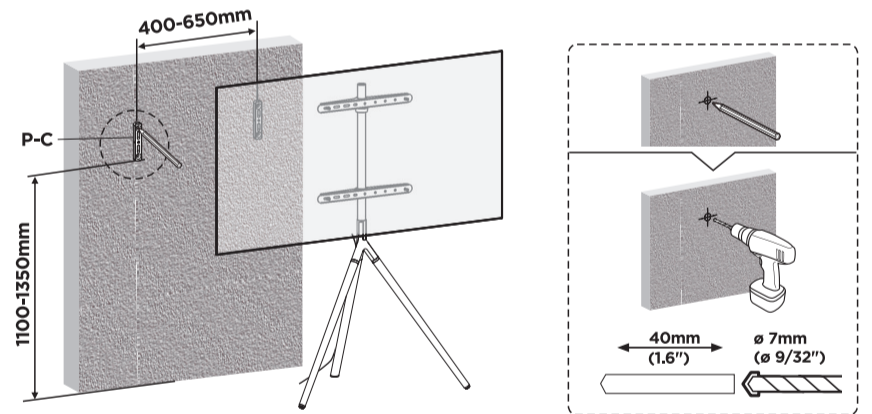

To avoid TV falling, an anti-fall wire rope should be installed.