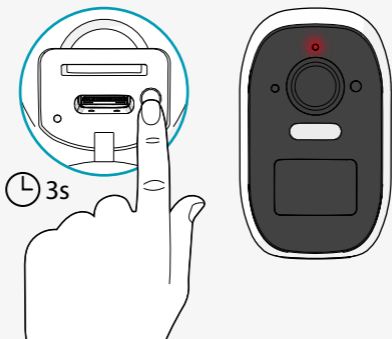

Rechargeable 4MP UltraHD Wi-Fi Camera

Nedis SmartLife

Installation

WIFICB032WT

Scan the QR code for more information
about your Nedis product or go to:
ned.is/wificb032wt

Download

Nedis SmartLife

1